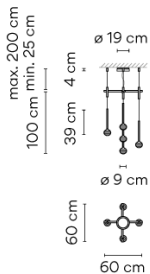

## Model Sheet

**Optional : Extra cable length**  
Min. quantity, upcharge and extra lead time apply [EN]

<b>Finish</b>	 18 Graphite ADAPTA RF 9913 WX  93 White RAL 9016
<b>LED temperature color</b>	2700 K
<b>Dimming</b>	DALI 1-10V Push <b>Optional</b> Casambi Min. quantity, upcharge and extra lead time apply [EN]
<b>Installation type</b>	Surface Canopy
<b>Materials</b>	Sphere: Blown glass Glass fastening: Aluminum Diffuser: Polycarbonate Pendant structure: Steel
<b>Light source</b>	5 x LED 3,15W 1050mA F
<b>LED</b>	CRI>80 1562 lm 99 2700 K
<b>Driver</b>	CC - Constant Current 1050 100-240 V 50/60 HZ
<b>Remarks</b>	Request built-in canopy at <a href="http://www.vibia.com">www.vibia.com</a> The steel cables that go from the structure to the ceiling are the only ones that allow the height of the lamp to be adjusted. The installation manual describes how to do this and how to cut the cables.
<b>Application</b>	Hanging lamps
<b>Packaging</b>	2 Box 0.39 m x 0.28 m x 0.54 m Gross weight 4903.9 Net weight 4.75 Vol. 0.1137

### Photometric Data

<b>Efficiency</b>	49.50%
<b>Coordinate System</b>	CG
<b>Total Flux</b>	1561.40 lm
<b>Maximum Value</b>	141.16 cd/klm